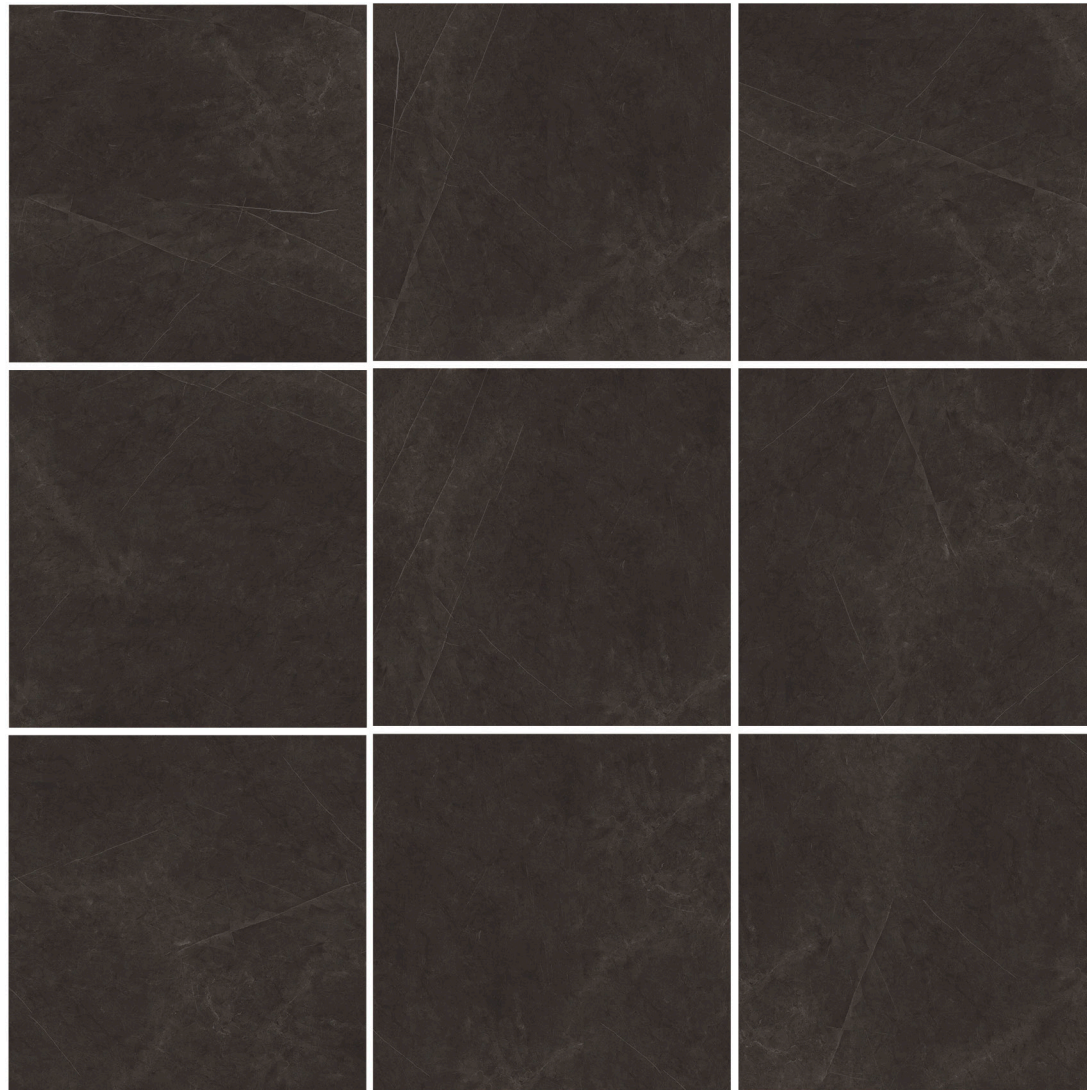

≤ 0.1%
≤ 0.1%

REGULAR SURFACE

P

Polished

H

Honed

PIETRA GREY B60L1467-95
600x600 24"x24"

PIETRA GREY

600x600 24"x24"

FULLBODY

B60L1467-95

SPACE GREY

600x1200 24"x48"
800x1800 32"x72"

B62L1343-10

VICTORIA GREY B62L1355-10

600x1200 24"x48"

VICTORIA GREY

600x1200 24"x48"
800x1800 32"x72"

B62L1355-10