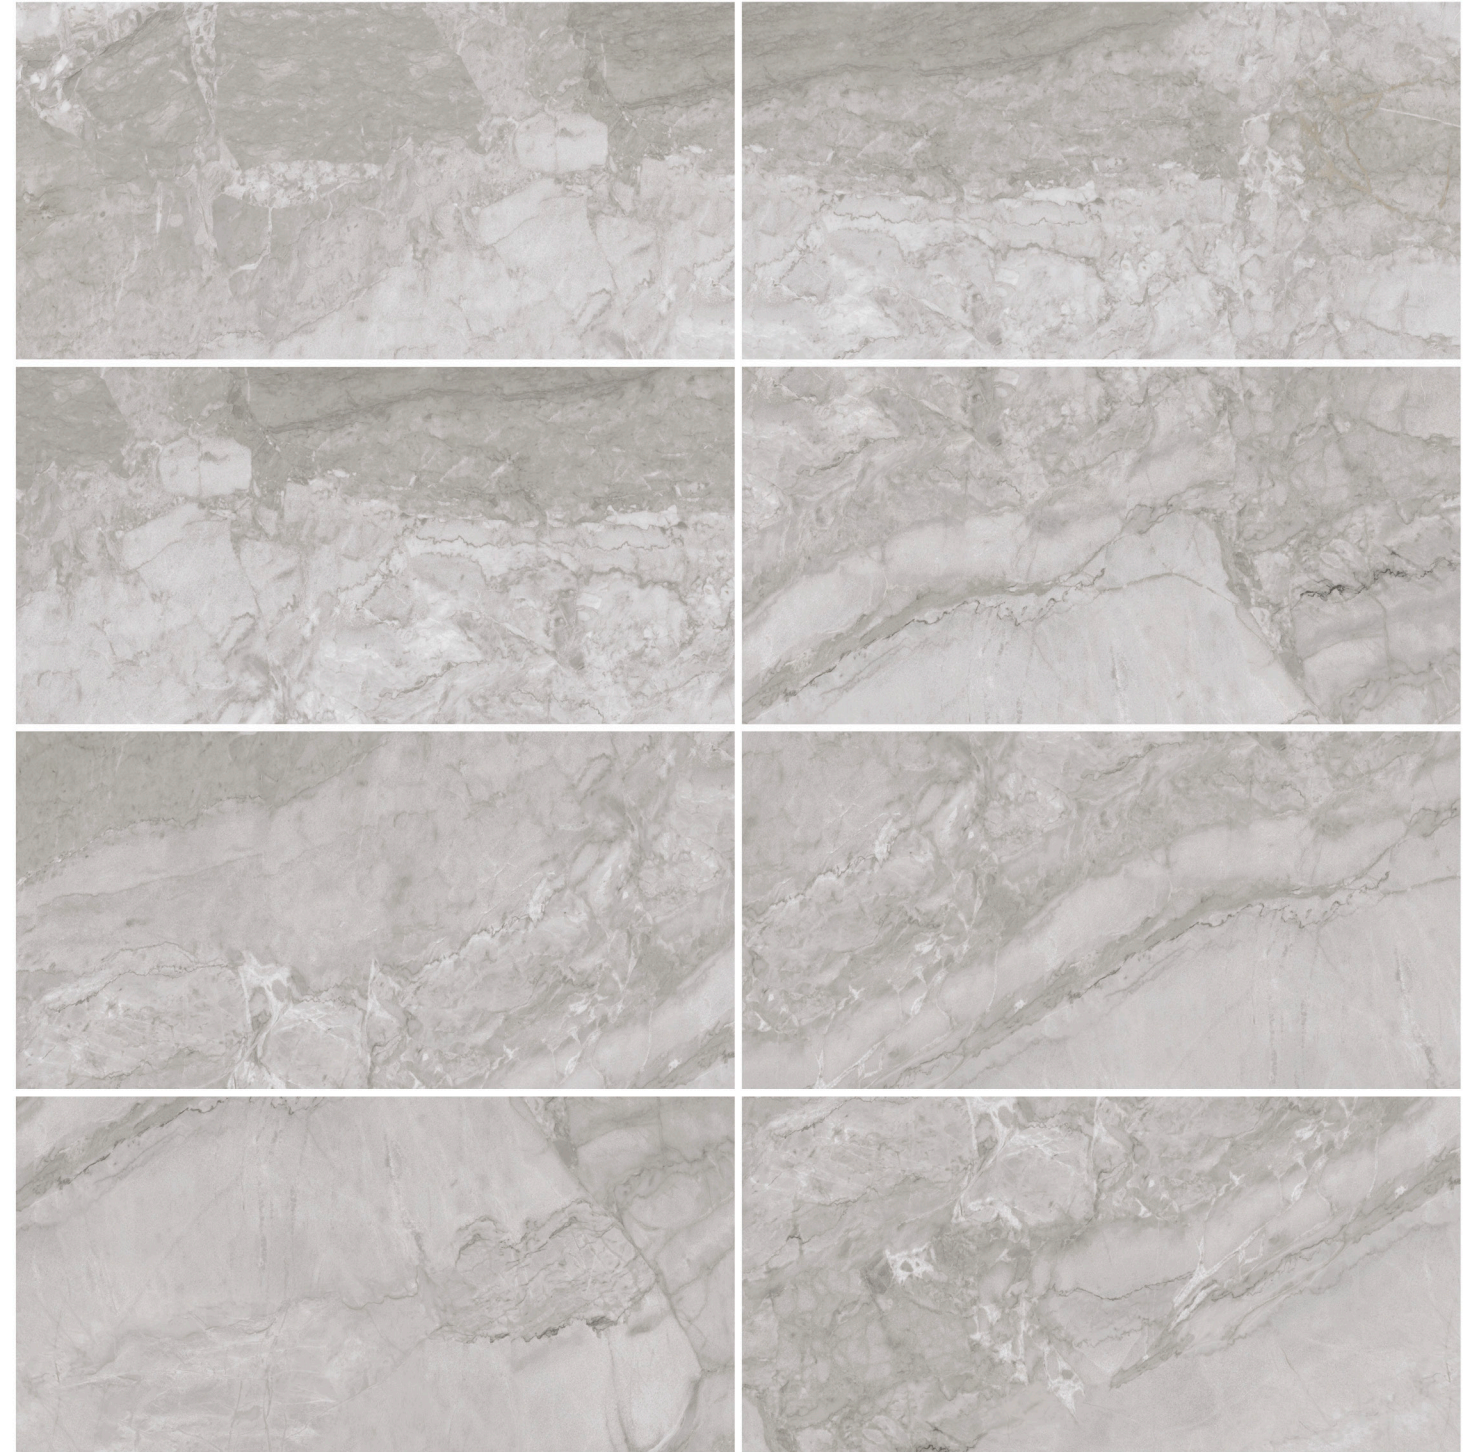

≤ 0.1%
≤ 0.1%

REGULAR SURFACE

P

Polished

H

Honed

PIETRA GREY B60L1467-95
600x600 24"x24"

PIETRA GREY

600x600 24"x24"

FULLBODY

B60L1467-95

SPACE GREY

600x1200 24"x48"
800x1800 32"x72"

B62L1343-10

VICTORIA GREY B62L1355-10

600x1200 24"x48"

VICTORIA GREY

600x1200 24"x48"
800x1800 32"x72"

B62L1355-10