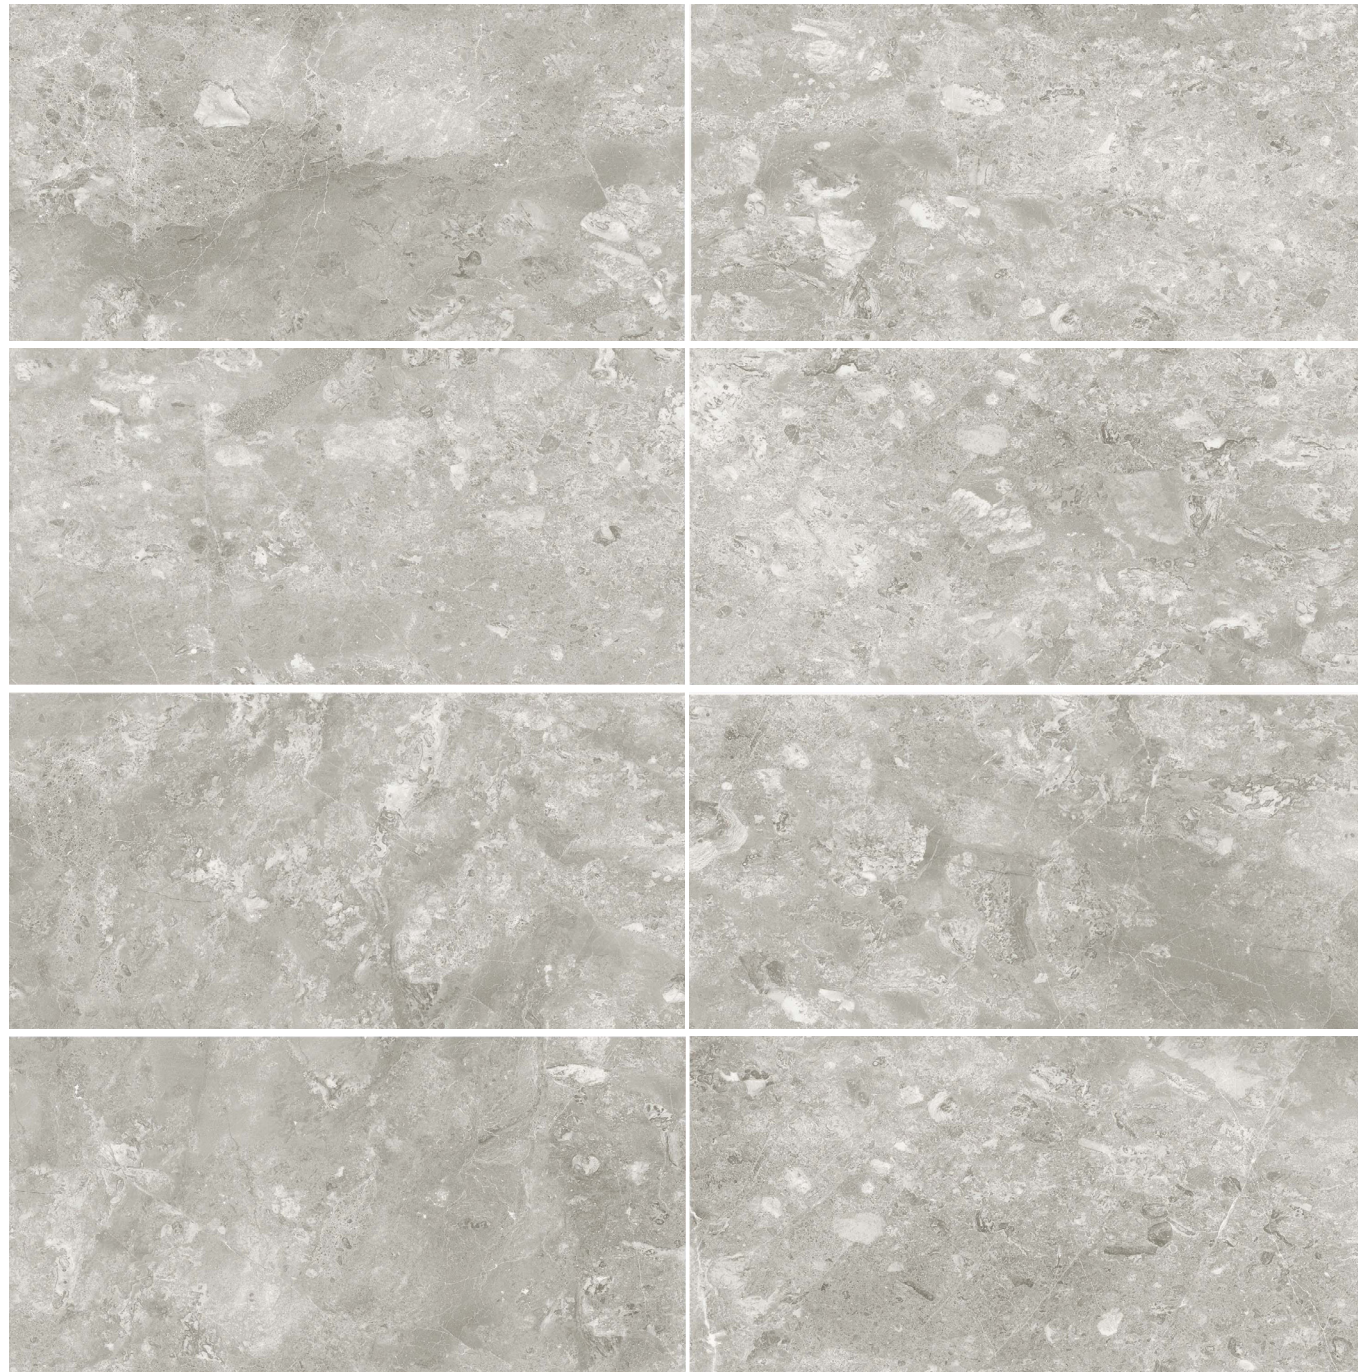

ROMANTIC

12 FACES SILVER B62L2213T-10
600x1200x10.7mm
24"x48"