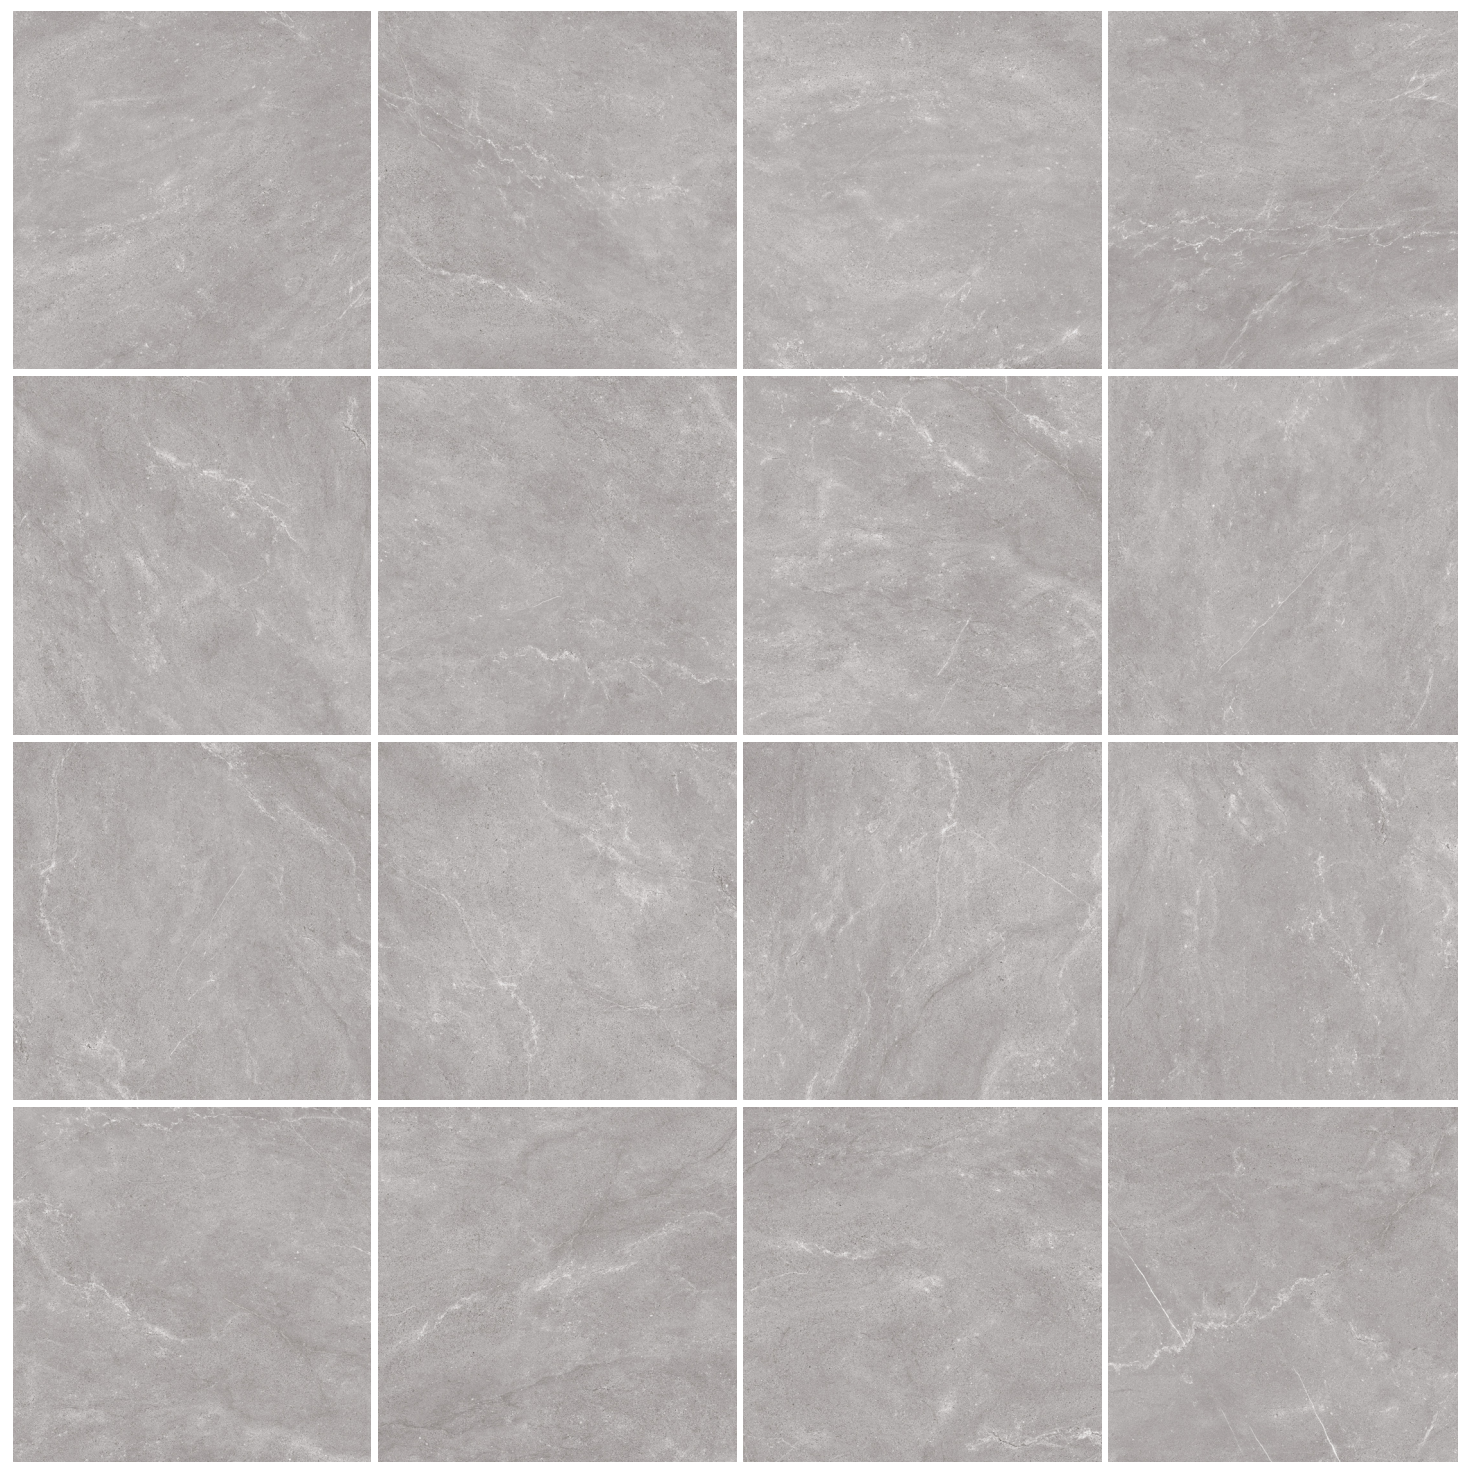

KIEL GRIGIO

22 FACES
GRIGIO
B60B3075-95
600x600x9.5mm
24"x24"