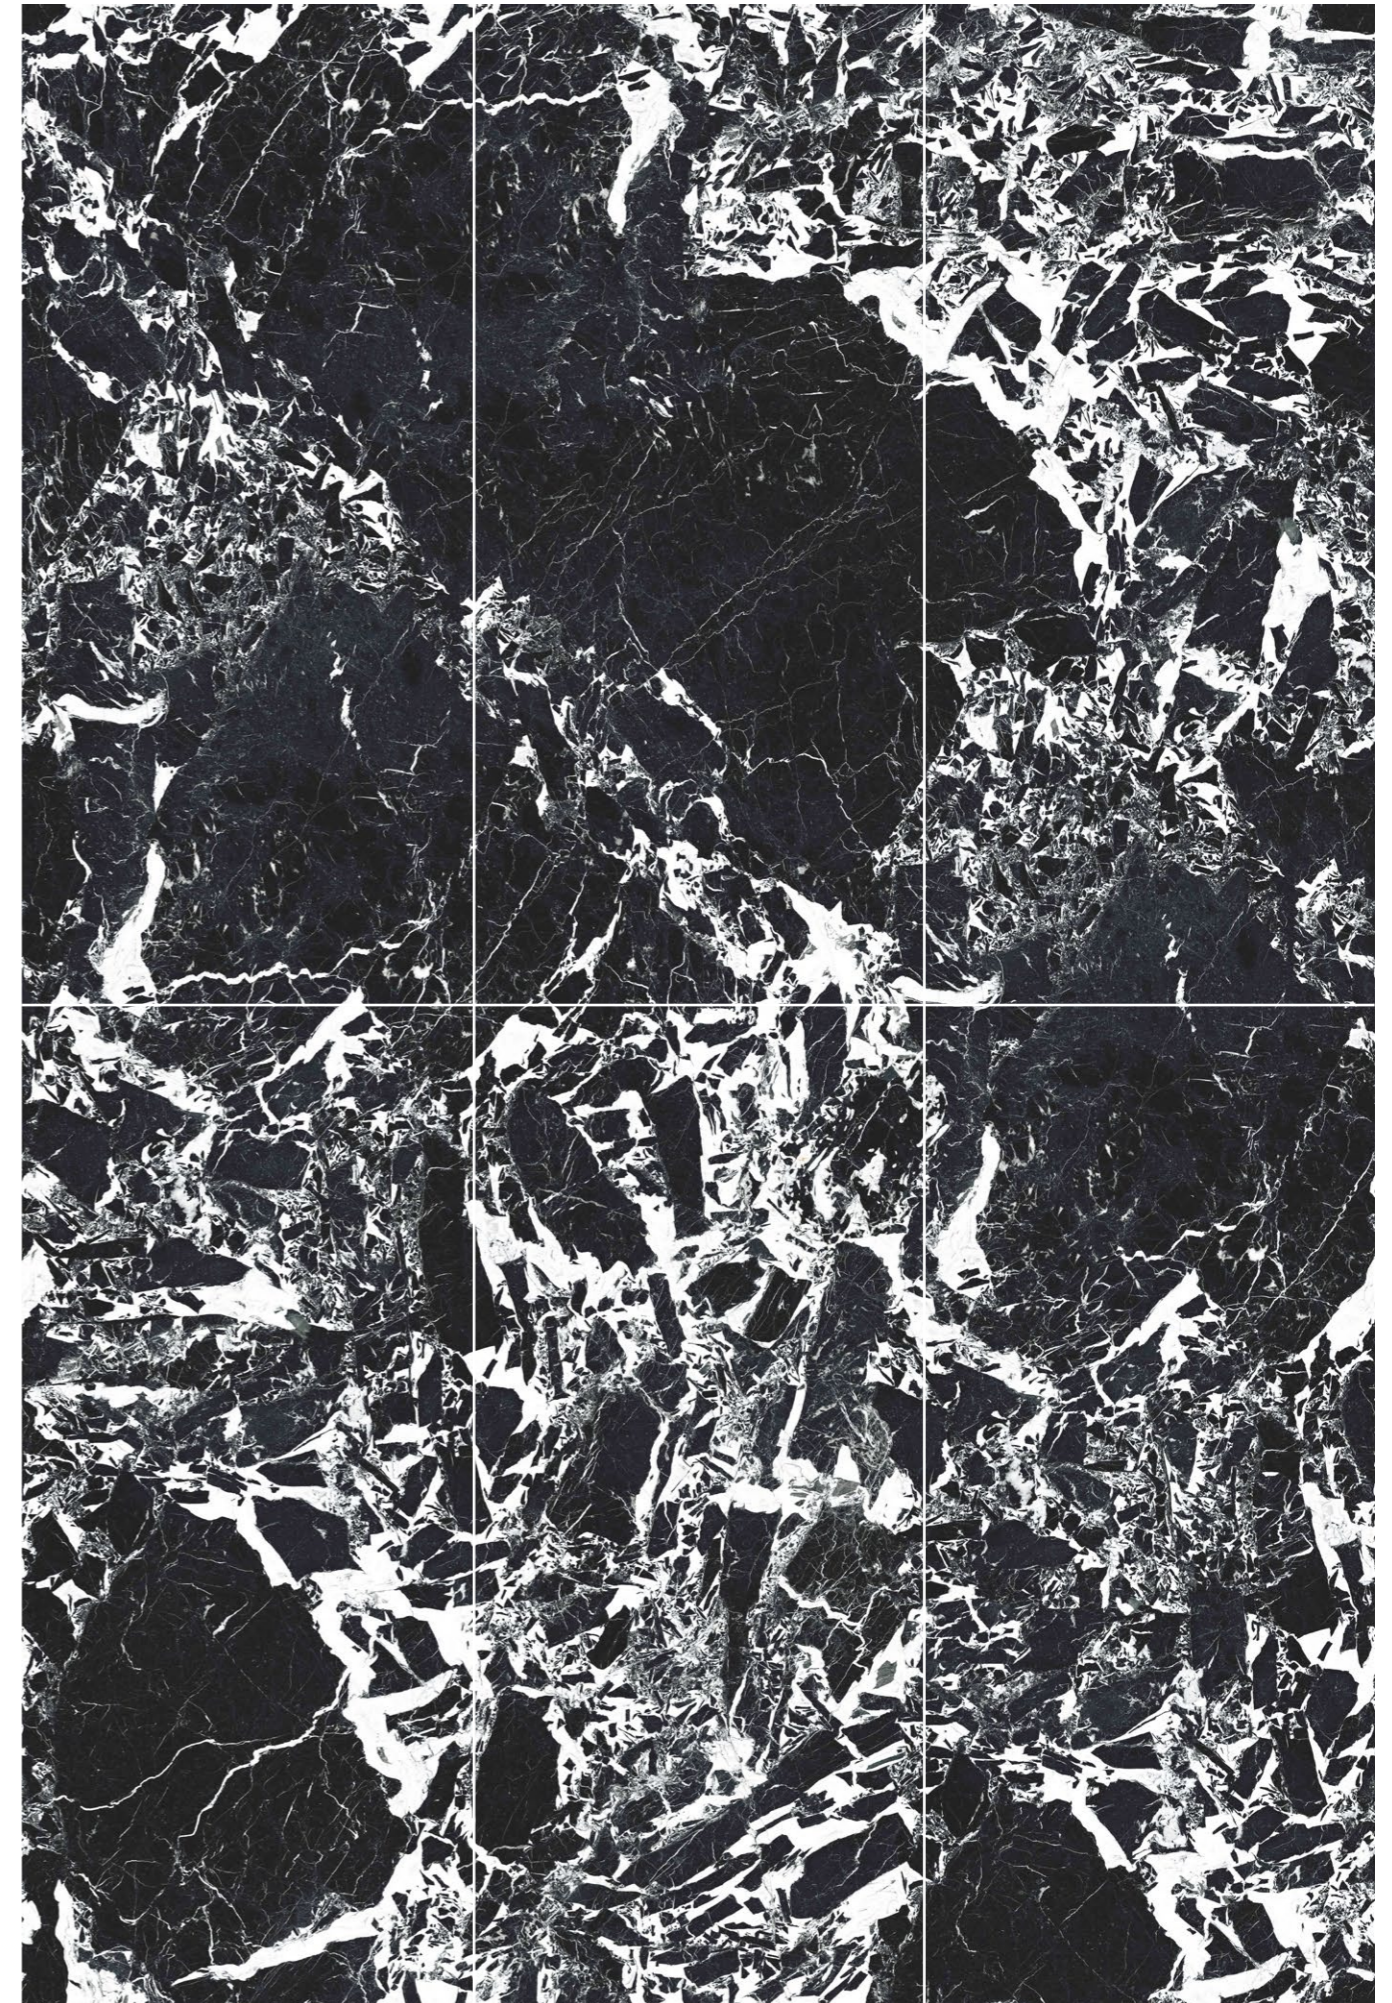

Mainland
INTERNATIONAL GROUP

DIGITAL GLAZE ON SLAB

by

MainlandGroup

www.mainland.com.cn

NAPOLEON

M88B2997T-10

AVAILABLE SIZE **W.A**
800x1800x10mm < 0.1%
32"x 72"

REGULAR SURFACE
DIGITAL MATT

BISCUIT
COLOR BODY

CONTINUOUS PATTERN 6 ▶

M88B2997T-10
800x1800x10mm
32"x 72"

REGULAR SURFACE
DIGITAL MATT

PUB