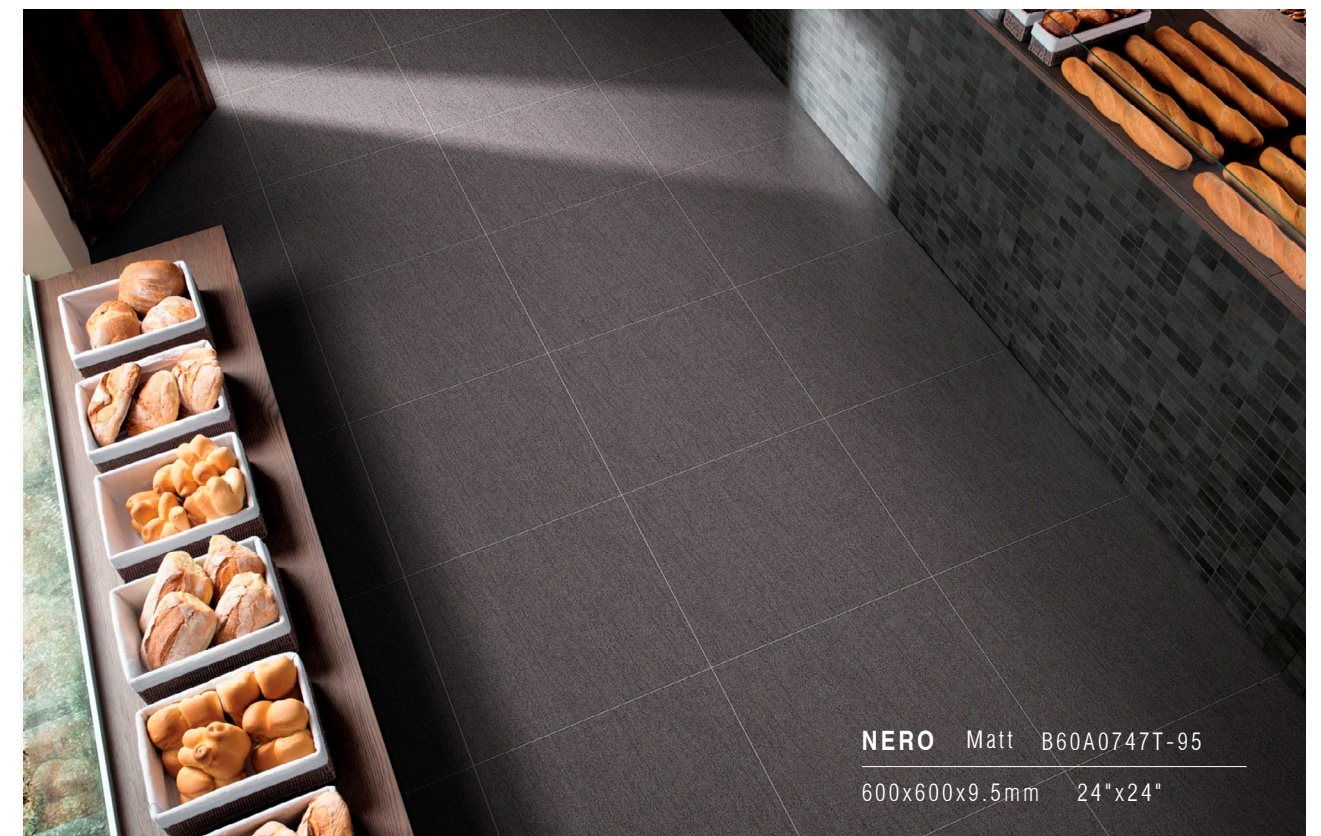

B60E0747T-95

600x600x9.5mm

24"x24"

TAUPE

B60E0743T-95

Lappato

600x600x9.5mm 24"x24"

NERO Matt B60A0747T-95