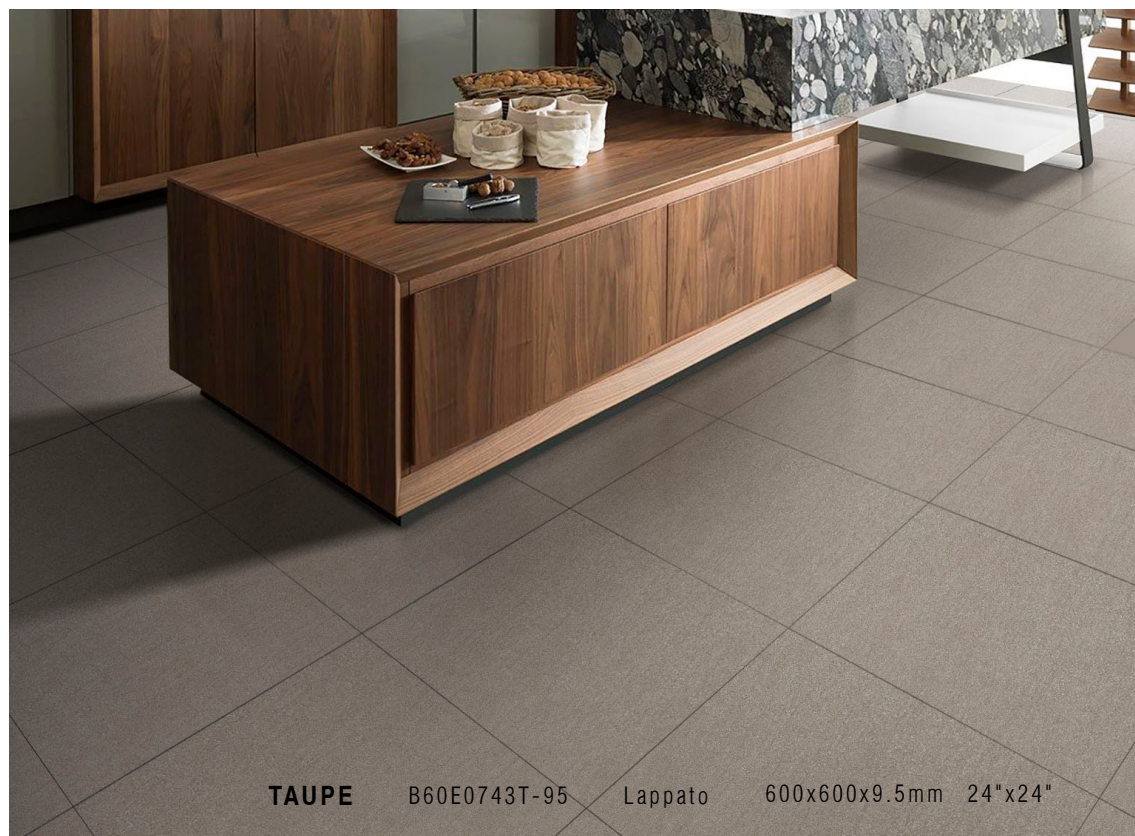

B60E0747T-95

600x600x9.5mm

24"x24"

TAUPE

B60E0743T-95

Lappato

600x600x9.5mm 24"x24"

NERO Matt B60A0747T-95