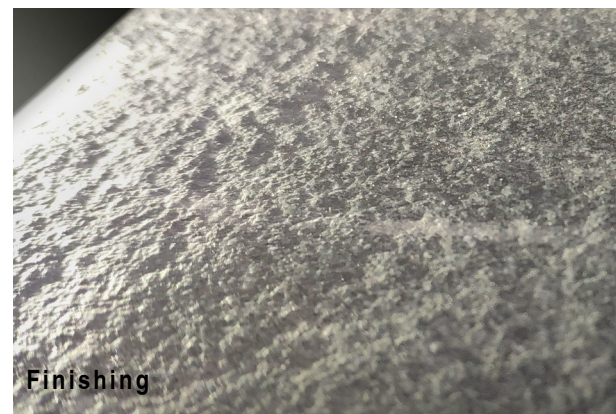

ROCKY

SERIES

AVAILABLE SIZES	W.A
600x600x9.5mm 24"x24"	≤ 0.1%
600x600x20mm 24"x24"	≤ 0.1%
600x1200x10.7mm 24"x48"	≤ 0.1%

REGULAR SURFACES

9.5mm	10.7mm	20mm	9.5mm
R10 Matt	R10 Matt	R11 Anti-slip	TechGrip Techgrip P4

TEXTURE
COLOR BODY

Finishing

1cm product adopts three-glaze R10 process, which feels skin-friendly and comfortable. With the effect of mould, it feels closer to natural stone.

2cm adopts R11 anti-slip granule.

GRIGIO Anti-slip R11
B60C2325T-20
600x600x20mm 24"x24"

ROCKY

CREAM Matt R10
B62C2322T-10

600x1200x10.7mm 24"x48"

COLORS

CREAM	600x600x9.5mm Matt / R10	600x1200x10.7mm Matt / R10	600x600x20mm Anti-slip R11	600x600x9.5mm Techgrip P4
	B60C2322T-95	B62C2322T-10	B60C2322-20	B60B2322T-95R11

NERO	600x600x9.5mm Matt / R10	600x1200x10.7mm Matt / R10	600x600x20mm Anti-slip R11
	B60C2326T-95	B62C2326T-10	B60C2326-20

ROCKY

16 FACES GRIGIO
B60C2325T-95
600x600x9.5mm
24"x24"

6 FACES BEIGE
B62C2323T-10
600x1200x10.7mm
24"x48"